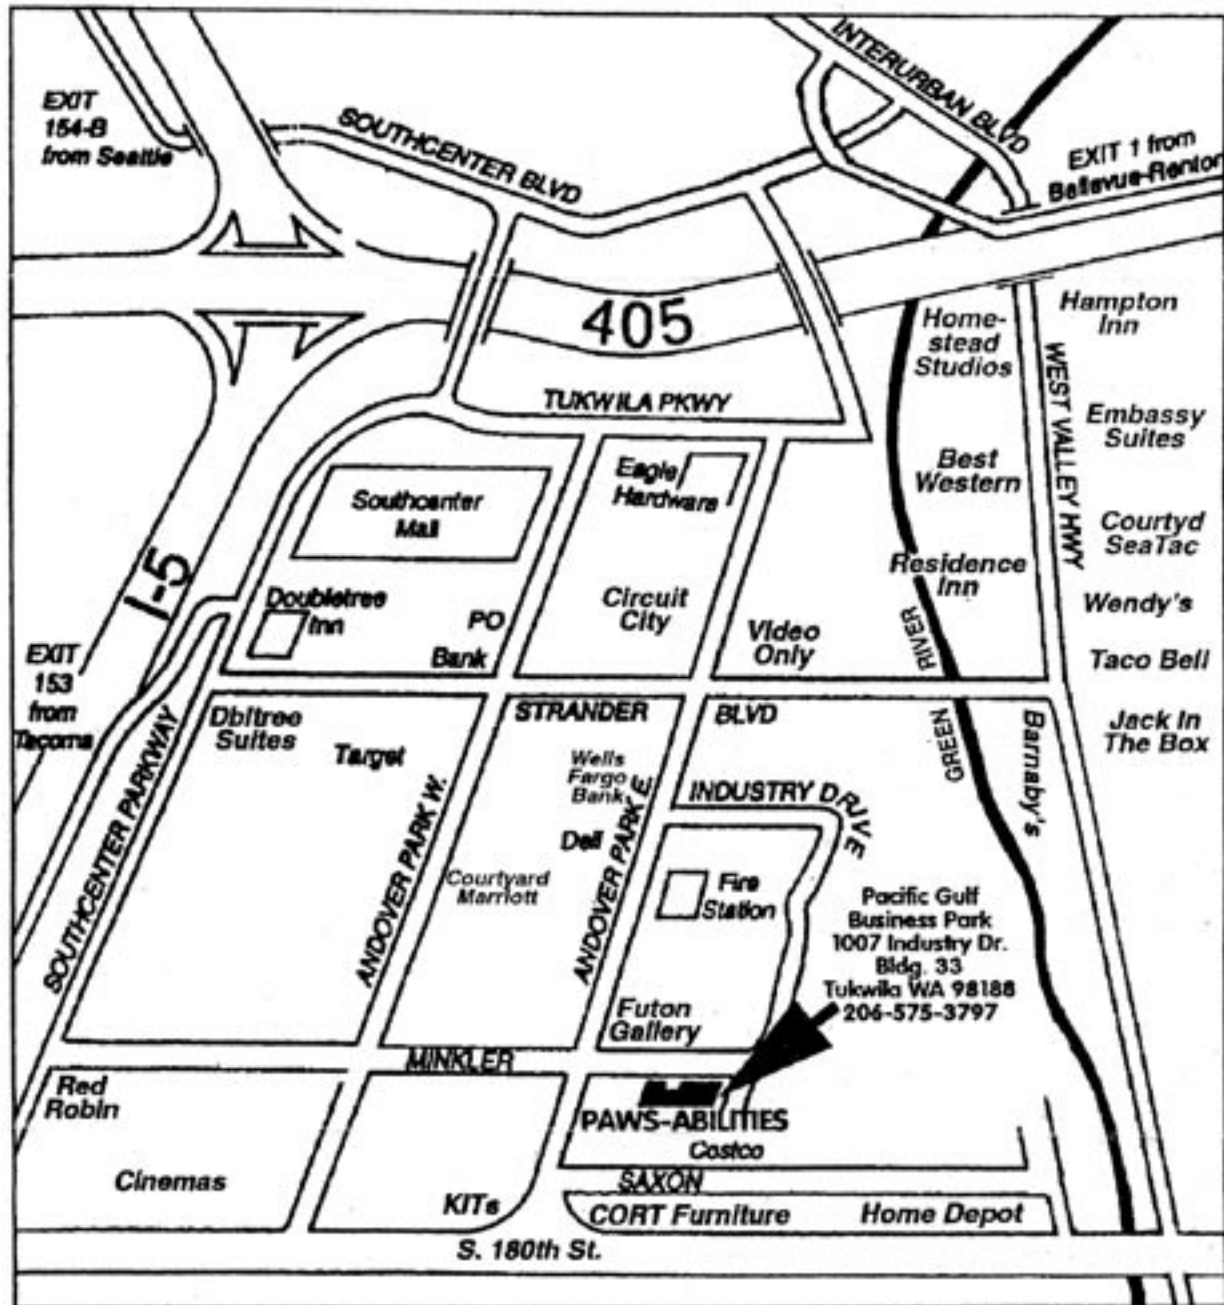

Paws-Abilities Dog Training Center

DRIVING DIRECTIONS

- From I-405 North or Southbound, Take Exit #1, Tukwila.
- From either exit ramp, turn right onto Interurban Blvd./West Valley Highway
- Turn right onto Strander Blvd. (Just past Residence Inn and 7-11 Store).
- Turn left onto Andover Park East (Video Only intersection). Turn left onto Minkler Blvd.
- Turn right onto Industry Drive and right into Paws-Abilities parking lot.